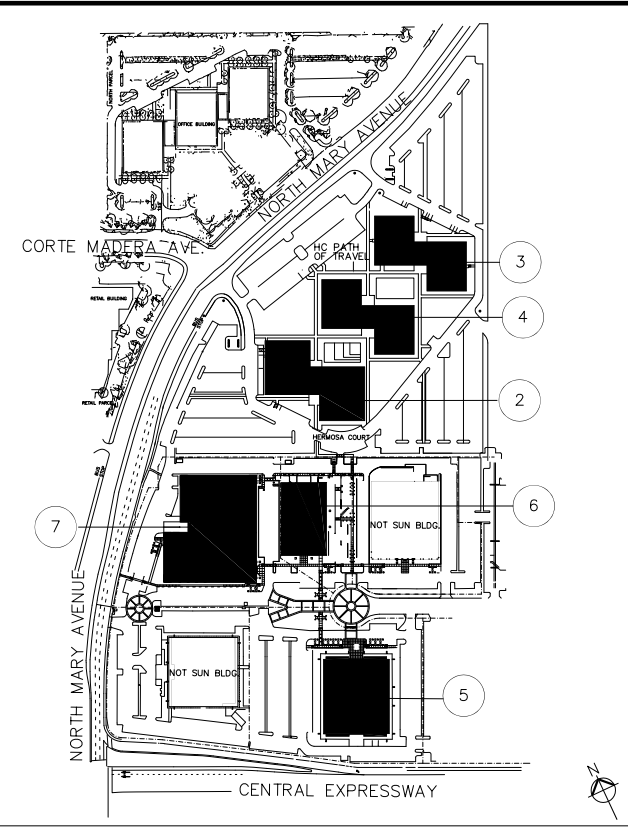

BAY AREA MAP

VICINITY MAP

CAMPUS MAP

**Driving Directions:**

From San Francisco Airport:

Take 101 South,  
Take the Mathilda Ave South exit.  
Turn right onto W Maude Ave,  
Turn left onto N. Mary Ave.

From San Jose Airport:

Take left onto Guadalupe Pkwy / CA-87  
Take the US-101 North ramp to SF  
Take the Mathilda Ave South exit.  
Turn right onto W Maude Ave,  
Turn left onto N. Mary Ave.

**Building Addresses:**

<u>SUN02</u>	410 N. MARY AVE, SUNNYVALE, CA. 94086
<u>SUN03</u>	430 N. MARY AVE, SUNNYVALE, CA. 94086
<u>SUN04</u>	420 N. MARY AVE, SUNNYVALE, CA. 94086
<u>SUN05</u>	910 HERMOSA CT., SUNNYVALE, CA. 94086
<u>SUN06</u>	919 HERMOSA CT., SUNNYVALE, CA. 94086
<u>SUN07</u>	324 N. MARY AVE, SUNNYVALE, CA. 94086