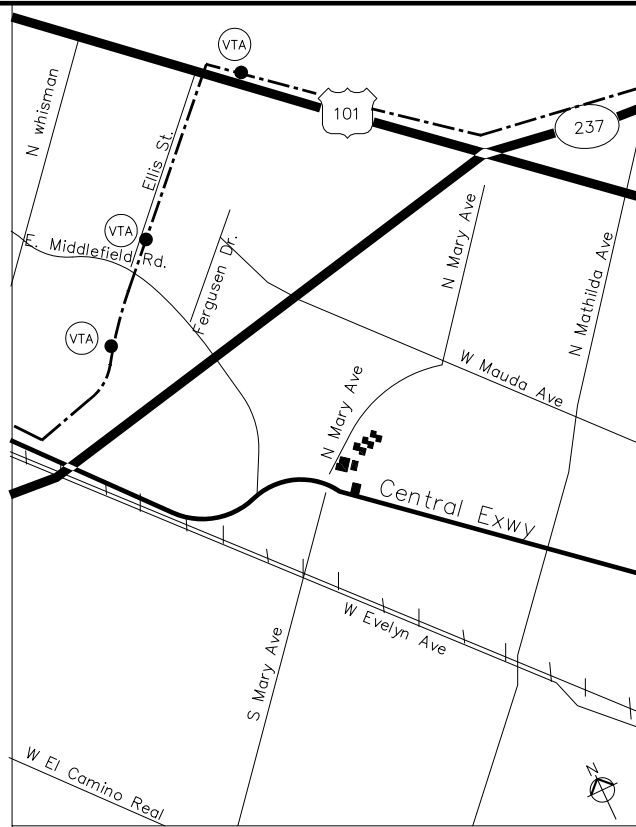

BAY AREA MAP

VICINITY MAP

CAMPUS MAP

**Driving Directions:**

From San Francisco Airport:

Take 101 South,  
Take the Mathilda Ave South exit.  
Turn right onto W Maude Ave,  
Turn left onto N. Mary Ave.

From San Jose Airport:

Take left onto Guadalupe Pkwy / CA-87  
Take the US-101 North ramp to SF  
Take the Mathilda Ave South exit.  
Turn right onto W Maude Ave,  
Turn left onto N. Mary Ave.

**Building Addresses:**

<u>SUN02</u>	410 N. MARY AVE, SUNNYVALE, CA. 94086
<u>SUN03</u>	430 N. MARY AVE, SUNNYVALE, CA. 94086
<u>SUN04</u>	420 N. MARY AVE, SUNNYVALE, CA. 94086
<u>SUN05</u>	910 HERMOSA CT., SUNNYVALE, CA. 94086
<u>SUN06</u>	919 HERMOSA CT., SUNNYVALE, CA. 94086
<u>SUN07</u>	324 N. MARY AVE, SUNNYVALE, CA. 94086

**Map Legend:**

-  SUNNYVALE CAMPUS
-  BUILDING NUMBER
-  VTA LIGHT RAIL TRAIN STOP
-  CALTRAIN
-  AIRPORT